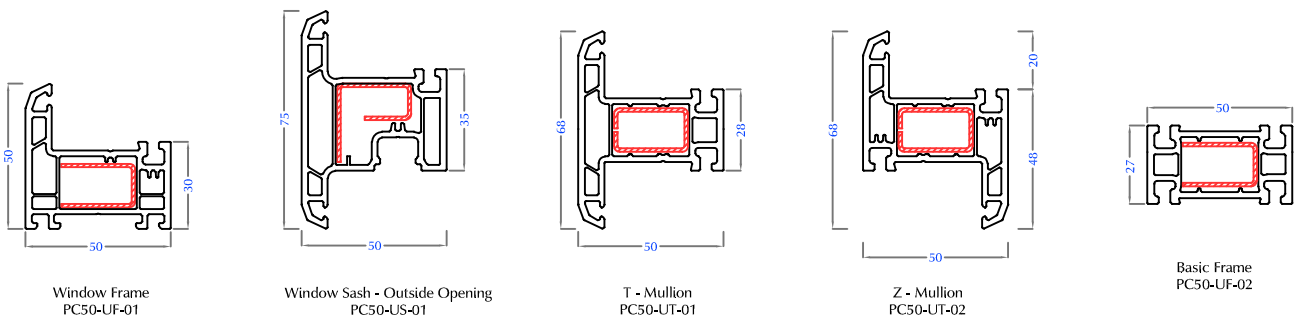

OPTIMA - SLIDING SYSTEM

OPTIMA - CASEMENT SYSTEM

INVENTA - SLIDING SYSTEM

INVENTA - CASEMENT SYSTEM

Window Frame
PC62-UF-01

Door Frame
PC62-UF-02

Window Sash - Outward Open
PC62-US-01

Window Sash - Inward Open - Tilt & Turn
PC62-US-02