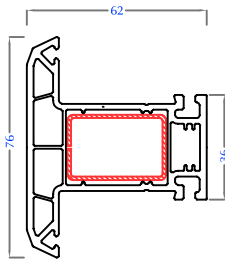

OPTIMA - SLIDING SYSTEM

OPTIMA - CASEMENT SYSTEM

INVENTA - SLIDING SYSTEM

INVENTA - CASEMENT SYSTEM

Window Frame
PC62-UF-01

Door Frame
PC62-UF-02

Window Sash - Outward Open
PC62-US-01

Window Sash - Inward Open - Tilt & Turn
PC62-US-02

T - Mullion
PC62-UT-01

Z - Mullion
PC62-UT-02

Door Sash - Outward Open
PC62-US-03

Door Sash - Inward Open
PC62-US-04

Movable Mullion
PC62-UT-03

GLAZING BEADS

Inventa Casement Single Glass Bead
PC62-UB-01

Optima Casement Single Glass Bead
PC50-UB-01