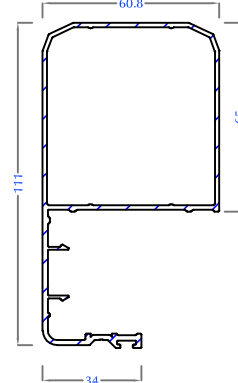

Optima 0.5 Track
Dust Arrester
140 x 18.50 x 12
PPA 111 - **

Inventa Dust Arrester
140 x 37.50 x 14.5
PPA 112 - **

Inventa 0.5 Track Dust Arrester
140 x 22.20 x 13
PPA 113 - **

Safety Bar Holder
PPA 114 - **

Safety Bar Hole Cap
PPA 115 - **

Optima Mullion
clamp
PPA 117 - **

Inventa Mullion Clamp
PPA 116 - **

Inventa Bug Mesh
Mullion Clamp
PPA 119 - **

** WH - White
** CB - Ch.Brown
** BL - Black

ALUMINIUM ACCESSORY PROFILES

Sl.Track Rail
PAM 101 (R07)

Door Threshold
PAM 103

50mm Sl. Inline Adaptor
PAM 104

Hurricane Bar
PAM 105

Sl. Bug Screen Interlock
PAM 106

Inventa Fixed Louver - Left
(With Punched Hole)
PAM 107

Inventa Fixed Louver - Right
(With Punched Hole)
PAM 108