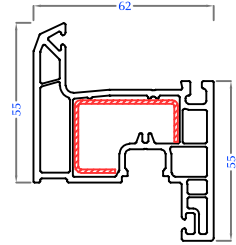

OPTIMA - SLIDING SYSTEM

OPTIMA - CASEMENT SYSTEM

INVENTA - SLIDING SYSTEM

INVENTA - CASEMENT SYSTEM

Window Frame
PC62-UF-01

Door Frame
PC62-UF-02

Window Sash - Outward Open
PC62-US-01

Window Sash - Inward Open - Tilt & Turn
PC62-US-02

T - Mullion
PC62-UT-01

Z - Mullion
PC62-UT-02

Door Sash - Outward Open
PC62-US-03

Door Sash - Inward Open
PC62-US-04

Movable Mullion
PC62-UT-03

GLAZING BEADS

Inventa Casement Single Glass Bead
PC62-UB-01

Optima Casement Single Glass Bead
PC50-UB-01