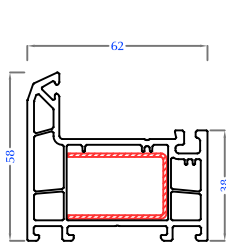

OPTIMA - SLIDING SYSTEM

OPTIMA - CASEMENT SYSTEM

INVENTA - SLIDING SYSTEM

INVENTA - CASEMENT SYSTEM

Window Frame
PC62-UF-01

Door Frame
PC62-UF-02

Window Sash - Outward Open
PC62-US-01

Window Sash - Inward Open - Tilt & Turn
PC62-US-02