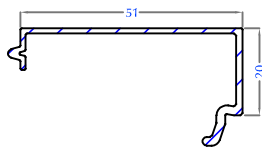

Safety Bar Hole Cap
PPA 115 - **

Optima Mullion
clamp
PPA 117 - **

Inventa Mullion Clamp
PPA 116 - **

Inventa Bug Mesh
Mullion Clamp
PPA 119 - **

** WH - White
** CB - Ch.Brown
** BL - Black

ALUMINIUM ACCESSORY PROFILES

Sl.Track Rail
PAM 101 (R07)

Door Threshold
PAM 103

50mm Sl. Inline Adaptor
PAM 104

Hurricane Bar
PAM 105

Sl. Bug Screen Interlock
PAM 106

Inventa Fixed Louver - Left
(With Punched Hole)
PAM 107

Inventa Fixed Louver - Right
(With Punched Hole)
PAM 108