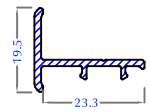

Fly Mesh Mullion
PAM 109

Mono Rail Cover
PAM 110

HD Friction Stay Packer
PAM 111

Hurricane Bar 2
PAM 112

Three Track Coupler - Big
PAM 113

Optima Window -
Threshold
PAM 114

Optima Bug sash Inline
Adaptor PAM-115

Sliding 3Track Low Threshold
PAM 117

Bug Screen Sash
Inline Adaptor - Inventa
PAM 118

Inventa Extension Frame
PAM 119

Sliding Low threshold
Connector
PAM 120

Sill Grill Mullion
PAM 121

Inventa 2.5 Track Coupler
PAM 122