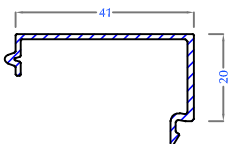

Sl.Track Rail
PAM 101 (R07)

Door Threshold
PAM 103

50mm Sl. Inline Adaptor
PAM 104

Hurricane Bar
PAM 105

Sl. Bug Screen Interlock
PAM 106

Inventa Fixed Louver - Left
(With Punched Hole)
PAM 107

Inventa Fixed Louver - Right
(With Punched Hole)
PAM 108

Fly Mesh Mullion
PAM 109

Mono Rail Cover
PAM 110

HD Friction Stay Packer
PAM 111

Hurricane Bar 2
PAM 112

Three Track Coupler - Big
PAM 113

Optima Window -
Threshold
PAM 114

Optima Bug sash Inline
Adaptor PAM-115

Sliding 3Track Low Threshold
PAM 117

Bug Screen Sash
Inline Adaptor - Inventa
PAM 118

Inventa Extension Frame
PAM 119

Sliding Low threshold
Connector
PAM 120

Sill Grill Mullion
PAM 121

Inventa 2.5 Track Coupler
PAM 122