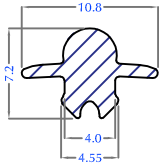

Optima 0.5 Track
Dust Arrester
140 x 18.50 x 12
PPA 111 - **

Inventa Dust Arrester
140 x 37.50 x 14.5
PPA 112 - **

Inventa 0.5 Track Dust Arrester
140 x 22.20 x 13
PPA 113 - **

Safety Bar Holder
PPA 114 - **

Safety Bar Hole Cap
PPA 115 - **

Optima Mullion
clamp
PPA 117 - **

Inventa Mullion Clamp
PPA 116 - **

Inventa Bug Mesh
Mullion Clamp
PPA 119 - **

** WH - White
** CB - Ch.Brown
** BL - Black

ALUMINIUM ACCESSORY PROFILES

Sl.Track Rail
PAM 101 (R07)

Door Threshold
PAM 103

50mm Sl. Inline Adaptor
PAM 104

Hurricane Bar
PAM 105

Sl. Bug Screen Interlock
PAM 106

Inventa Fixed Louver - Left
(With Punched Hole)
PAM 107

Inventa Fixed Louver - Right
(With Punched Hole)
PAM 108