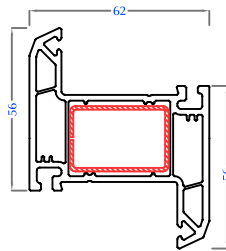

OPTIMA - SLIDING SYSTEM

OPTIMA - CASEMENT SYSTEM

INVENTA - SLIDING SYSTEM

INVENTA - CASEMENT SYSTEM

Window Frame
PC62-UF-01

Door Frame
PC62-UF-02

Window Sash - Outward Open
PC62-US-01

Window Sash - Inward Open - Tilt & Turn
PC62-US-02

T - Mullion
PC62-UT-01

Z - Mullion
PC62-UT-02

Door Sash - Outward Open
PC62-US-03

Door Sash - Inward Open
PC62-US-04

Movable Mullion
PC62-UT-03

GLAZING BEADS

Inventa Casement Single Glass Bead
PC62-UB-01

Optima Casement Single Glass Bead
PC50-UB-01