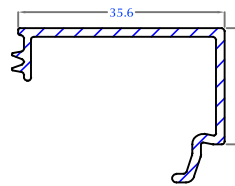

Mono Rail Cover
PAM 110