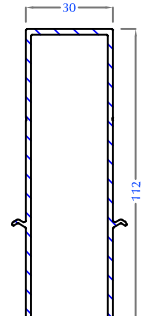

Sl.Track Rail
PAM 101 (R07)

Door Threshold
PAM 103

50mm Sl. Inline Adaptor
PAM 104

Hurricane Bar
PAM 105

Sl. Bug Screen Interlock
PAM 106

Inventa Fixed Louver - Left
(With Punched Hole)
PAM 107

Inventa Fixed Louver - Right
(With Punched Hole)
PAM 108

Fly Mesh Mullion
PAM 109

Mono Rail Cover
PAM 110

HD Friction Stay Packer
PAM 111

Hurricane Bar 2
PAM 112

Three Track Coupler - Big
PAM 113

Optima Window -
Threshold
PAM 114

Optima Bug sash Inline
Adaptor PAM-115

Sliding 3Track Low Threshold
PAM 117

Bug Screen Sash
Inline Adaptor - Inventa
PAM 118

Inventa Extension Frame
PAM 119

Sliding Low threshold
Connector
PAM 120

Sill Grill Mullion
PAM 121

Inventa 2.5 Track Coupler
PAM 122