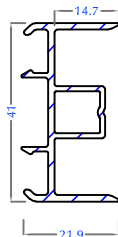

Optima 0.5 Track
Dust Arrester
140 x 18.50 x 12
PPA 111 - **

Inventa Dust Arrester
140 x 37.50 x 14.5
PPA 112 - **

Inventa 0.5 Track Dust Arrester
140 x 22.20 x 13
PPA 113 - **

Safety Bar Holder
PPA 114 - **

Safety Bar Hole Cap
PPA 115 - **

Optima Mullion
clamp
PPA 117 - **

Inventa Mullion Clamp
PPA 116 - **

Inventa Bug Mesh
Mullion Clamp
PPA 119 - **

** WH - White
** CB - Ch.Brown
** BL - Black

ALUMINIUM ACCESSORY PROFILES

Sl.Track Rail
PAM 101 (R07)

Door Threshold
PAM 103

50mm Sl. Inline Adaptor
PAM 104

Hurricane Bar
PAM 105

Sl. Bug Screen Interlock
PAM 106

Inventa Fixed Louver - Left
(With Punched Hole)
PAM 107

Inventa Fixed Louver - Right
(With Punched Hole)
PAM 108