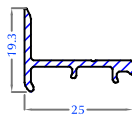

Sl.Track Rail
PAM 101 (R07)

Door Threshold
PAM 103

50mm Sl. Inline Adaptor
PAM 104

Hurricane Bar
PAM 105

Sl. Bug Screen Interlock
PAM 106

Inventa Fixed Louver - Left
(With Punched Hole)
PAM 107

Inventa Fixed Louver - Right
(With Punched Hole)
PAM 108

Fly Mesh Mullion
PAM 109

Mono Rail Cover
PAM 110

HD Friction Stay Packer
PAM 111

Hurricane Bar 2
PAM 112

Three Track Coupler - Big
PAM 113

Optima Window -
Threshold
PAM 114

Optima Bug sash Inline
Adaptor PAM-115

Sliding 3Track Low Threshold
PAM 117

Bug Screen Sash
Inline Adaptor - Inventa
PAM 118

Inventa Extension Frame
PAM 119

Sliding Low threshold
Connector
PAM 120

Sill Grill Mullion
PAM 121

Inventa 2.5 Track Coupler
PAM 122