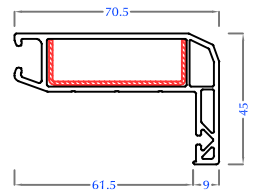

Inventa Sliding (24mm DGU Sash) Double Glass Bead
PA62-UB-04

ANCILLARY & COUPLING PROFILES

62mm Square Post
PA62-UO-01

50mm Round Post
PA-UO-01

Small Coupler
PA-UO-02

50mm Bay Post Adaptor
PA50-UO-01

62mm Bay Post Adaptor
PA62-UO-02

Louver Panel
PC-UO-01

Big Coupler
PA-UO-03

Door Panel
PA-UO-04

Sill Grill
PA-UO-05

Inventa 2.5 Track Coupler
PA62-UO-03

GEORGIAN BARS & CLIPS

Georgian Bar
PA-UG-01

Double Sided Clip
4mm - 6mm Glass
PPA 120-**