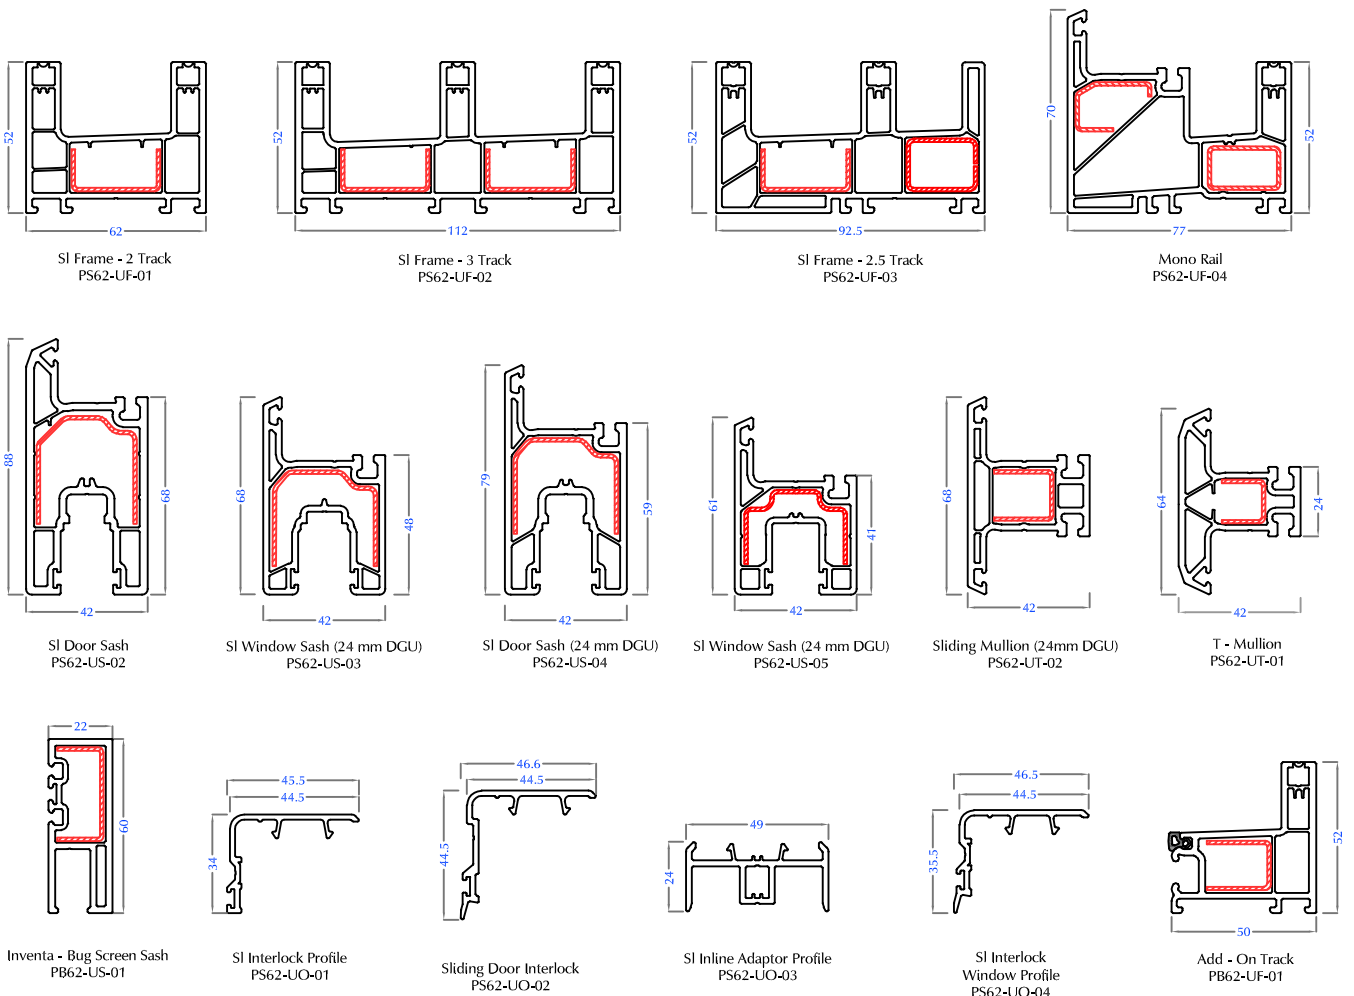

OPTIMA - SLIDING SYSTEM

OPTIMA - CASEMENT SYSTEM

INVENTA - SLIDING SYSTEM

INVENTA - CASEMENT SYSTEM

Window Frame
PC62-UF-01

Door Frame
PC62-UF-02

Window Sash - Outward Open
PC62-US-01

Window Sash - Inward Open - Tilt & Turn
PC62-US-02

T - Mullion
PC62-UT-01

Z - Mullion
PC62-UT-02

Door Sash - Outward Open
PC62-US-03

Door Sash - Inward Open
PC62-US-04

Movable Mullion
PC62-UT-03

GLAZING BEADS

Inventa Casement Single Glass Bead
PC62-UB-01

Optima Casement Single Glass Bead
PC50-UB-01