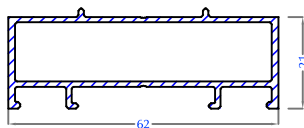

Fly Mesh Mullion
PAM 109

Mono Rail Cover
PAM 110

HD Friction Stay Packer
PAM 111

Hurricane Bar 2
PAM 112

Three Track Coupler - Big
PAM 113

Optima Window -
Threshold
PAM 114

Optima Bug sash Inline
Adaptor PAM-115

Sliding 3Track Low Threshold
PAM 117

Bug Screen Sash
Inline Adaptor - Inventa
PAM 118

Inventa Extension Frame
PAM 119

Sliding Low threshold
Connector
PAM 120

Sill Grill Mullion
PAM 121

Inventa 2.5 Track Coupler
PAM 122