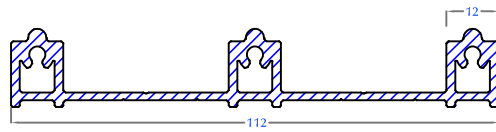

Fly Mesh Mullion
PAM 109

Mono Rail Cover
PAM 110

HD Friction Stay Packer
PAM 111

Hurricane Bar 2
PAM 112

Three Track Coupler - Big
PAM 113

Optima Window -
Threshold
PAM 114

Optima Bug sash Inline
Adaptor PAM-115

Sliding 3Track Low Threshold
PAM 117

Bug Screen Sash
Inline Adaptor - Inventa
PAM 118

Inventa Extension Frame
PAM 119

Sliding Low threshold
Connector
PAM 120

Sill Grill Mullion
PAM 121

Inventa 2.5 Track Coupler
PAM 122