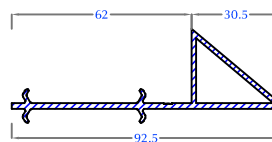

Sliding 3Track Low Threshold
PAM 117

Bug Screen Sash
Inline Adaptor - Inventa
PAM 118

Inventa Extension Frame
PAM 119

Sliding Low threshold
Connector
PAM 120

Sill Grill Mullion
PAM 121

Inventa 2.5 Track Coupler
PAM 122