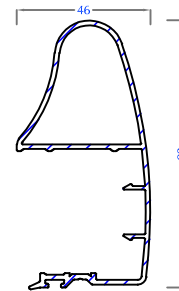

Safety Bar Hole Cap
PPA 115 - **

Optima Mullion
clamp
PPA 117 - **

Inventa Mullion Clamp
PPA 116 - **

Inventa Bug Mesh
Mullion Clamp
PPA 119 - **

** WH - White
** CB - Ch.Brown
** BL - Black

ALUMINIUM ACCESSORY PROFILES

Sl.Track Rail
PAM 101 (R07)

Door Threshold
PAM 103

50mm Sl. Inline Adaptor
PAM 104

Hurricane Bar
PAM 105

Sl. Bug Screen Interlock
PAM 106

Inventa Fixed Louver - Left
(With Punched Hole)
PAM 107

Inventa Fixed Louver - Right
(With Punched Hole)
PAM 108

Fly Mesh Mullion
PAM 109

Mono Rail Cover
PAM 110

HD Friction Stay Packer
PAM 111

Hurricane Bar 2
PAM 112

Three Track Coupler - Big
PAM 113

Optima Window -
Threshold
PAM 114

Optima Bug sash Inline
Adaptor PAM-115